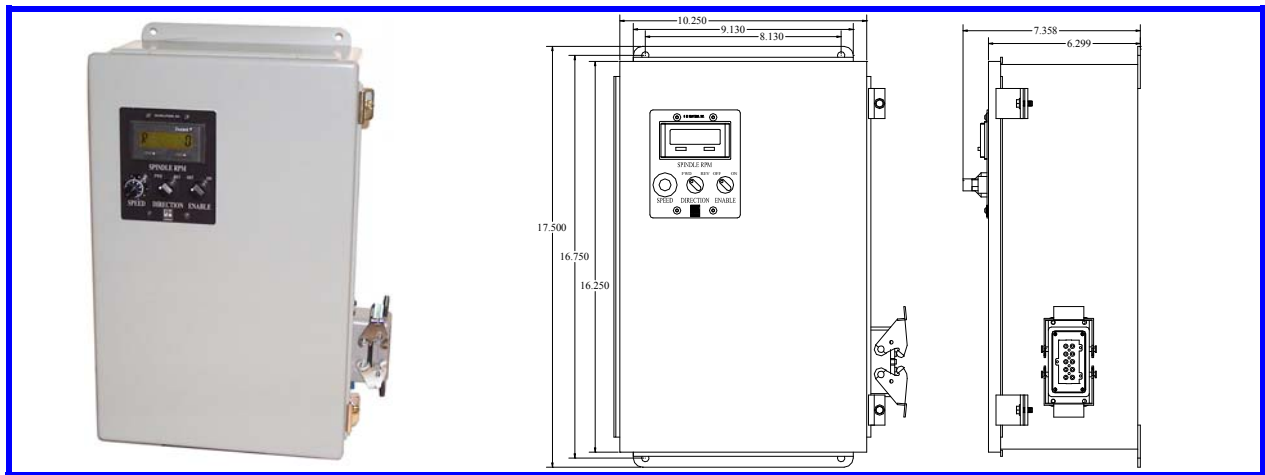

DTS SPINDLE SYSTEM OPTIONS

Electrical Enclosure

With this option, the control panel is supplied in a Nema 12 enclosure. The enclosure has a hinged door and door clamps for easy access and operation. The manual controls and digital RPM display are relocated and installed in the door of the enclosure. The enclosure may be mounted to any horizontal or vertical surface using the external mounting feet provided.