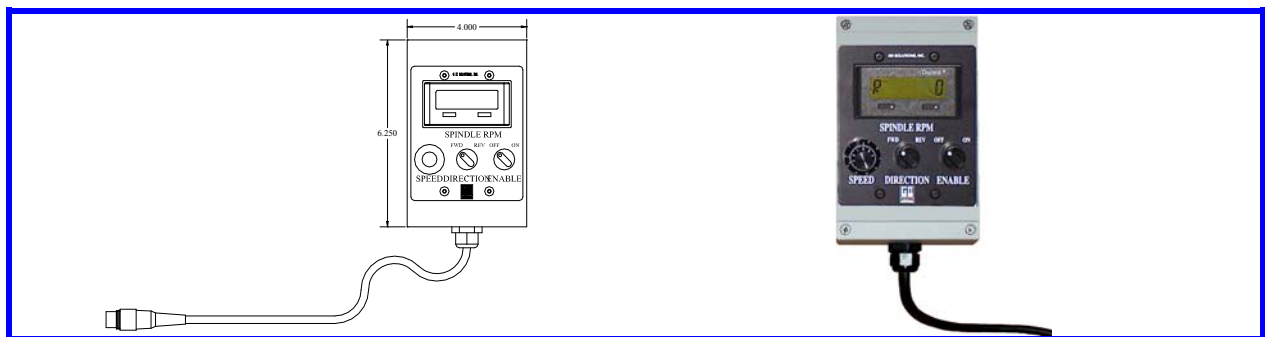

Remote Pendant

G II Solutions, Inc.
201 Bank Street
P.O. Box 428
Central, SC 29630

Phone: 864.639.6605
Fax: 864.639.4056
E-mail: info@giisolutions.com
Web Site: www.giisolutions.com